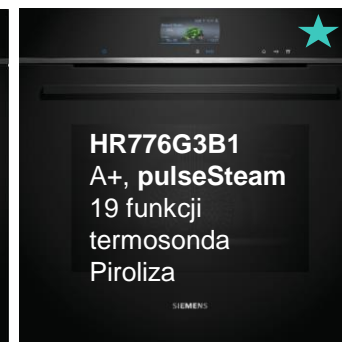

The Siemens logo is displayed in a white rectangular box in the top left corner. The word "SIEMENS" is written in a bold, teal, sans-serif font.

SIEMENS

The background of the entire slide is a night cityscape. Tall skyscrapers are illuminated with warm yellow and white lights. In the foreground, there are blurred light trails from cars, creating a sense of motion and modernity.

*Alexa Amazon

Asortyment studyjny

Piekarniki pełnowymiarowe

Added value 1

Added value 2

Premium

Asortyment studyjny

Urządzenia kompaktowe, kuchenki mikrofalowe

iQ700

Added value 1

BF722L1W1
Lewostronnie
otwierana 21l

BE732L1B1
Lewostronnie
otwierana 21l

BE732R1B1
Prawostronnie
otwierana 21l

CB734G1B1
Piekarnik
A+, 45 cm
47l, 11 funkcji
EcoClean tylna
ścianka

CE732GXB1
Kuchenka mikrofalowa
45 cm
36l, grill