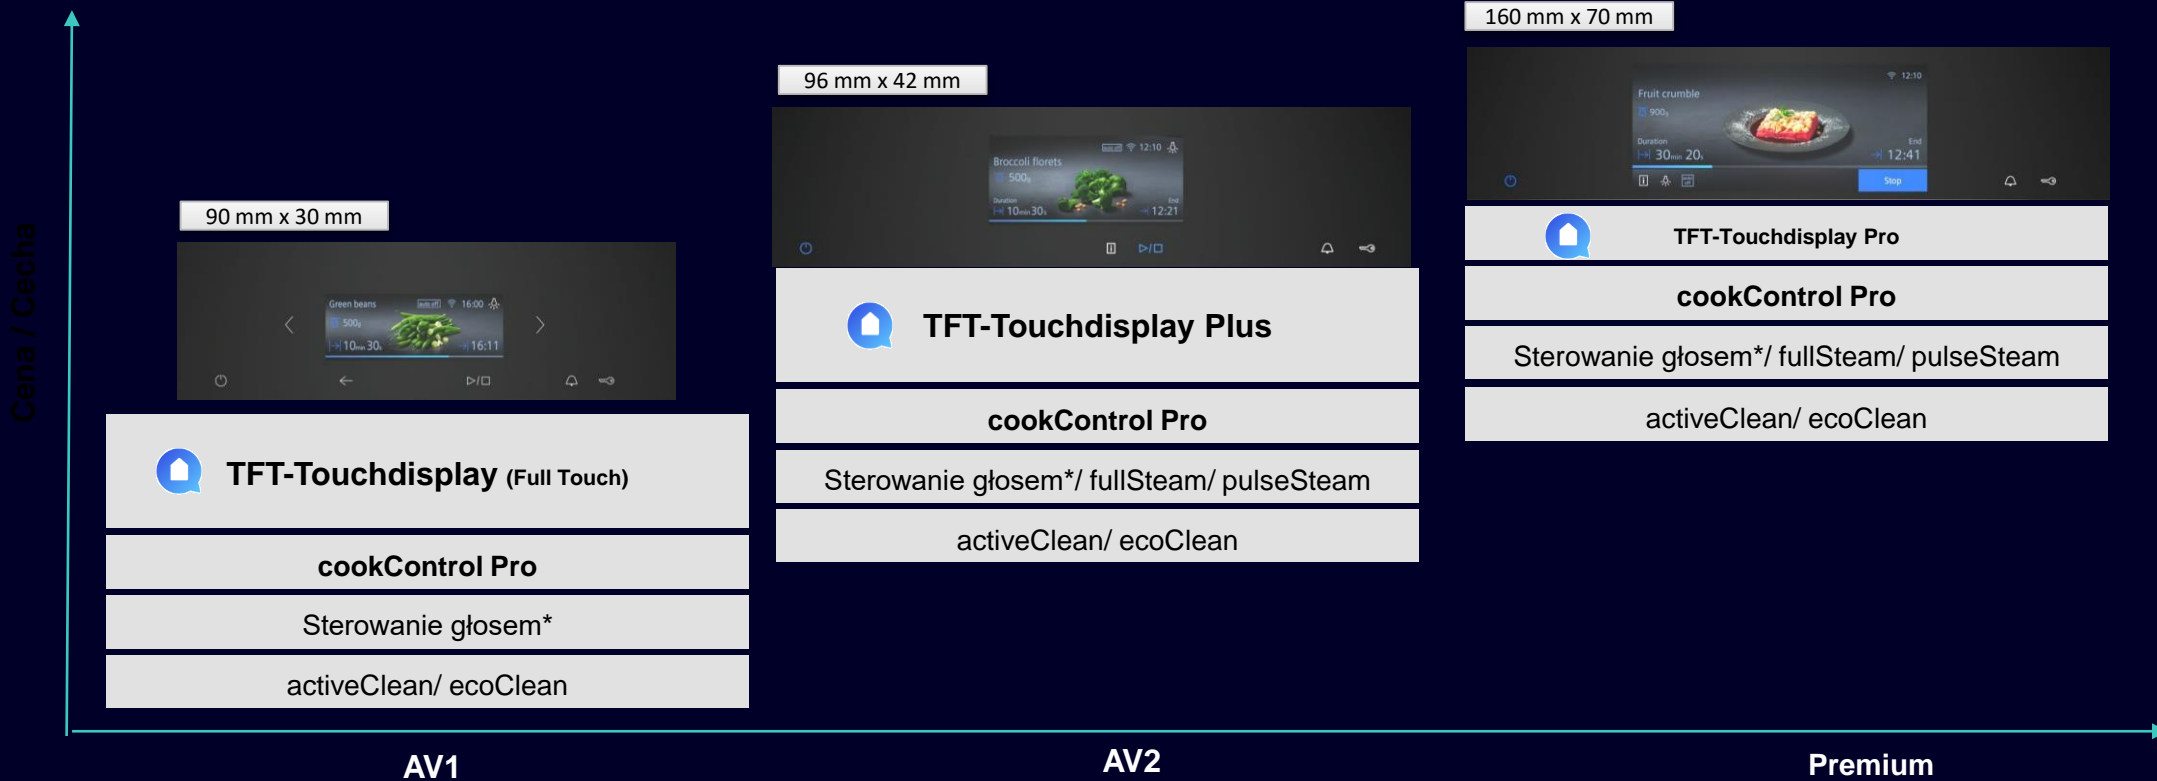

Nowe Piekarniki Premium iQ700

Premium
SIEMENS

*Alexa Amazon